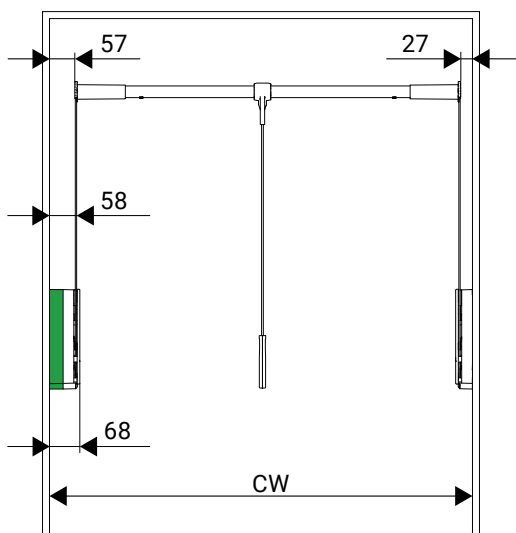

CONERO Wardrobe lift

- Combines easy access and utilization of the entire cabinet height by swinging down the clothes
- Comfortable operation with both low and full loads
- With a payload of up to 15 kg, even heavy jackets and coats are no problem
- Gentle and safe lowering even when fully loaded thanks to self-regulating power assistance