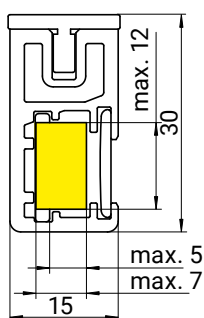

CONERO Clothes rail

- High quality powdered aluminum
- Variant with lighting
- Easy integration of existing LED strips
- Alternative use of KB LED profile for an even more convenient processing

CONERO Clothes rail

consisting of:

- 1 x Clothes rail
- 1 x Set clothe rail mounts
- 1 x Glide profile

Max. Clear Cabinet Width (CW)	Dimension W x D x H	Powder Black PU 10	Powder Gold PU 10
920	919 x 15 x 30	238901 7021	238901 9853
1220	1219 x 15 x 30	238902 7021	238902 9853

Cut-to-size

CONERO Clothes rail for LED integration

consisting of:

- 1 x Clothes rail
- 1 x Set clothe rail mounts
- 1 x LED mounting plate
- 1 x Glide profile
- 1 x Diffuser

Max. Clear Cabinet Width (CW)	Dimension W x D x H	Powder Black PU 10	Powder Gold PU 10
920	919 x 15 x 30	238724 7021	238724 9853
1220	1219 x 15 x 30	238725 7021	238725 9853

Cut-to-size

Permissible LED strip dimensions for use with LED adaptation plate

Installation options with Kesseböhmer LED profile (008973/ 008974)