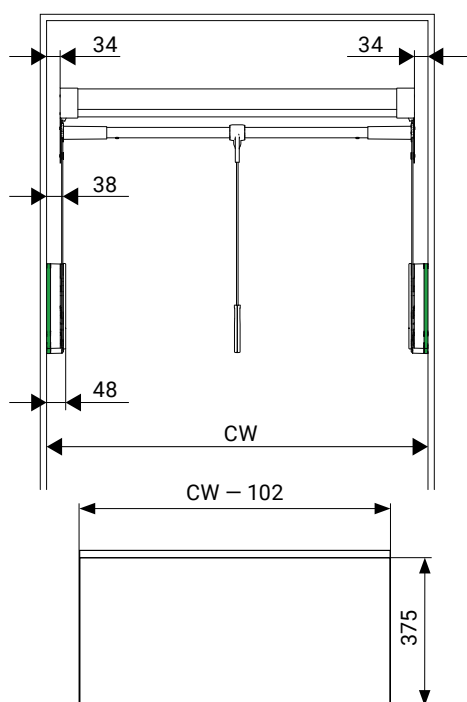

CONERO Wardrobe lift TOP

- Creates additional storage space for e.g. handbags, hats and accessories above the clothes rail
- Combines easy access and utilization of the entire cabinet height by swinging down the clothes
- Comfortable operation with both low and full loads
- Gentle and safe lowering even when fully loaded thanks to self-regulating power assistance