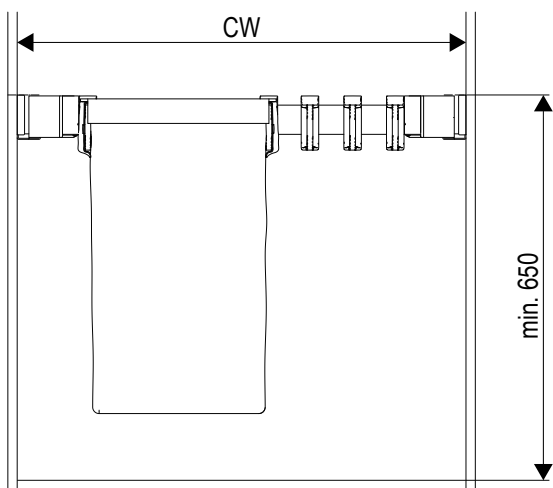

CONERO Organizer Set 72 H 345

- Perfect storage for your trousers
- Full function even with low installation depth
- Comfortable access thanks to front-removable hangers
- Double storage space due to hanger with two levels

- Easy organization by integrating the stylish laundry bag directly into the dressing room
- Direct sorting of laundry by using several bags per pull-out
- Convenient removal of the laundry bag to the front
- Individual composition of laundry bags and hangers possible