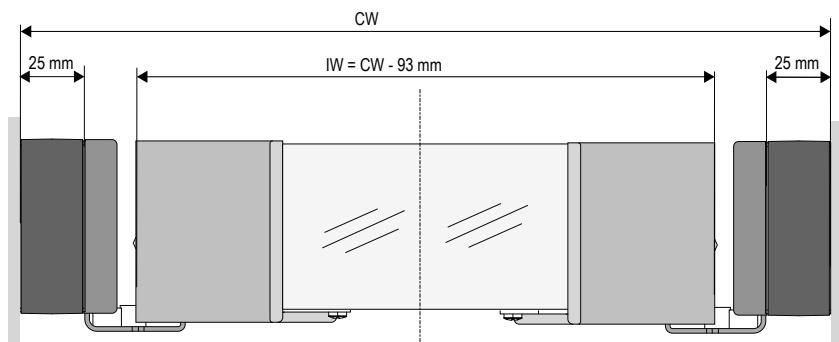

CONERO Inside pull-out 72 H

- Soft-Edge-Design with millimeter frame
- Overview and elegance through tinted safety glass
- Perfect access due to modern full-extension runner
- Full use of width even for custom-made cabinets due to 60 mm width adjustability