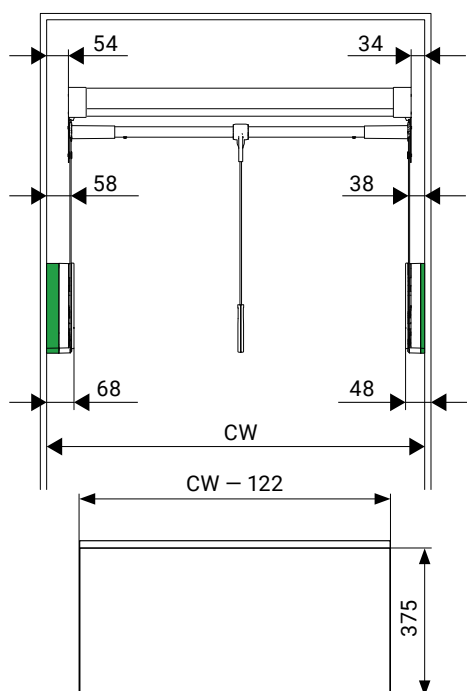

CONERO Wardrobe lift TOP

- Creates additional storage space for e.g. handbags, hats and accessories above the clothes rail
- Combines easy access and utilization of the entire cabinet height by swinging down the clothes
- Comfortable operation with both low and full loads
- Gentle and safe lowering even when fully loaded thanks to self-regulating power assistance