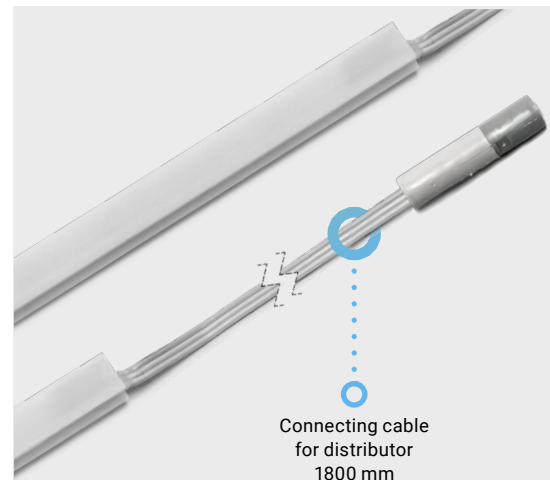

Cut-to-size

Is pushed into the clothes rail from the side

- Length fits aluminium profile
- Easy assembly
- Suitable for stepless control of light colour
- Dimmable

To operate the LED profiles, you absolutely need the LED light control set (see below)!