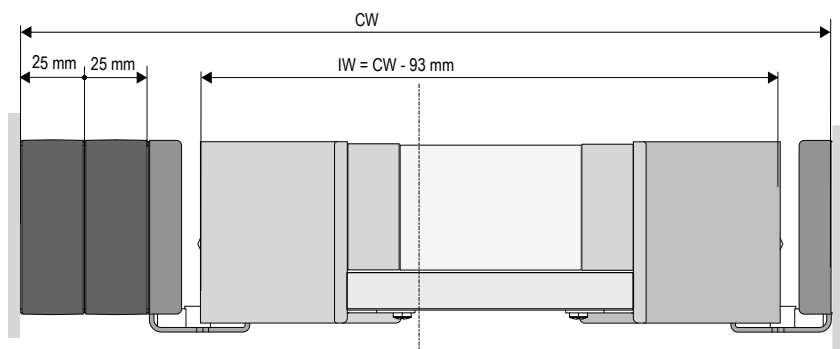

CONERO Shim

Nominal Length	Clear installation depth (CD)	Dimension W x D x H (mm)	PU 10
320 mm	345	25 x 323 x 69	238683 7818
450 mm	475	25 x 453 x 69	238682 7818

Color: black

CONERO Comfort tray 72 H

- Soft-Edge-Design with millimeter frame
- Access from the front to lying storage material allows the convenience of a pull-out even with high installation
- Full use of width even for custom-made cabinets due to 60 mm width adjustability