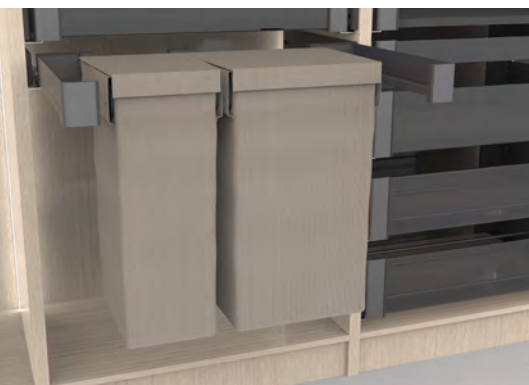

CONERO Shim

Nominal Length	Clear Installation Depth (CD)	Dimension W x D x H (mm)	PU 10
			238683 7818

CONERO Organizer Set 72 H 475

Trousers pull-out

- Perfect storage for your trousers
- Full function even with low installation depth
- Comfortable access thanks to front-removable hangers
- Double storage space due to hangers with two levels