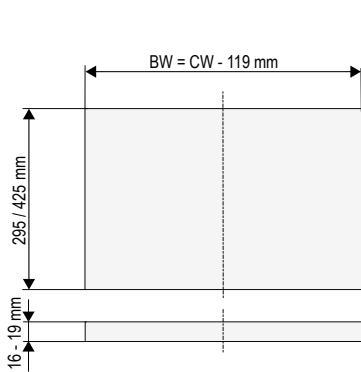

CONERO Inside pull-out 72 H

- Soft-Edge-Design with millimeter frame
- Overview and elegance through tinted safety glass
- Perfect access due to modern full-extension runner
- Full use of width even for custom-made cabinets due to 60 mm width adjustability