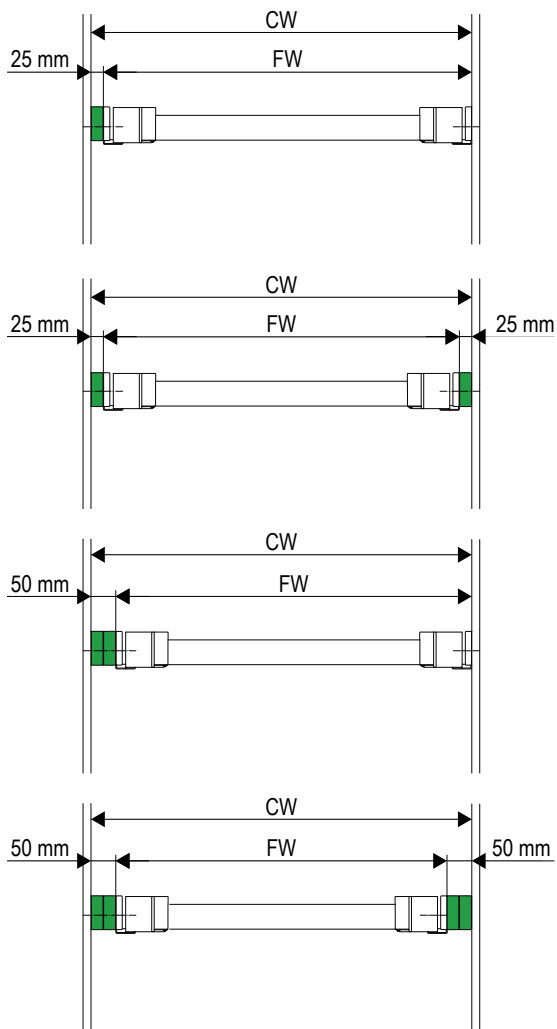

CONERO Organizer Set 72 H 475

- Perfect storage for your trousers
- Full function even with low installation depth
- Comfortable access thanks to front-removable hangers
- Double storage space due to hangers with two levels

- Easy organization by integrating the stylish laundry bag directly into the dressing room
- Direct sorting of laundry by using several bags per pull-out.
- Comfortable removal of the laundry bag to the front
- Individual composition of laundry bags and hangers possible