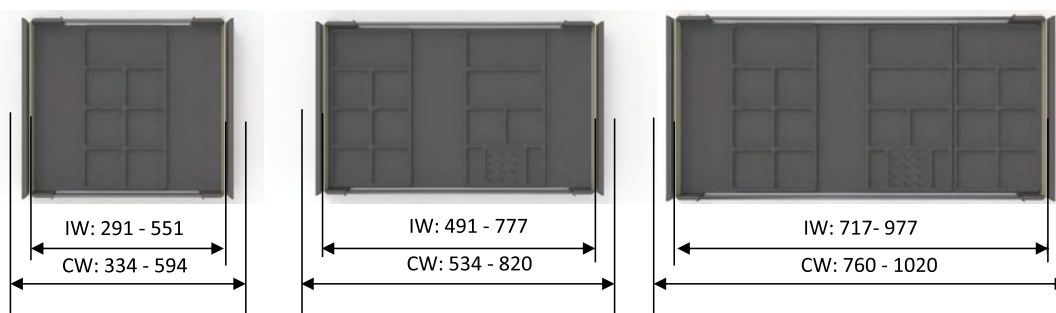

Recommended number of flock bowls:

IW: Pull-out inner width

CW: Clear cabinet width (without spacer)