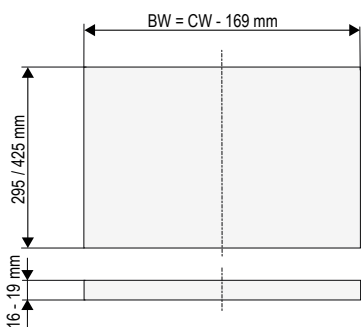

CONERO Inside pull-out 72 H

- Soft-Edge-Design with millimeter frame
- Overview and elegance through tinted safety glass
- Perfect access due to modern full-extension runner
- Full use of width even for custom-made cabinets due to 60 mm width adjustability