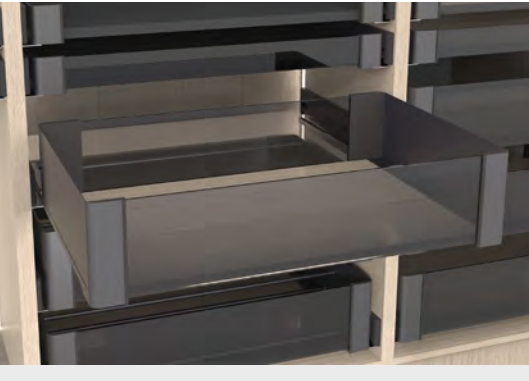

CONERO Inside pull-out 168 H