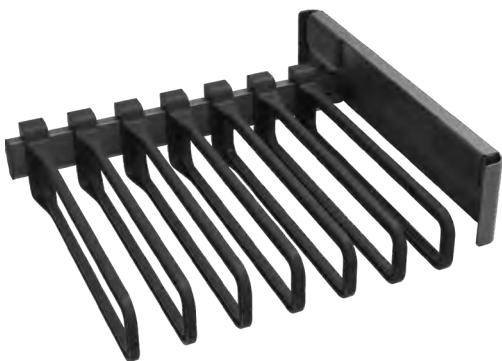

SIDE TROUSER PULL-OUT

The single-sided trouser pull-out for fitting under the clothes rail has seven double hangers with space for 14 pairs of trousers. As with other CONERO trouser pull-outs, the hangers can be easily removed.

It has a fully enclosed ball bearing runner to prevent any danger of clothing being soiled by the rail.

This set can also be installed on the left or right of the unit, thus avoiding the need for any additional components, hinges or door closers.