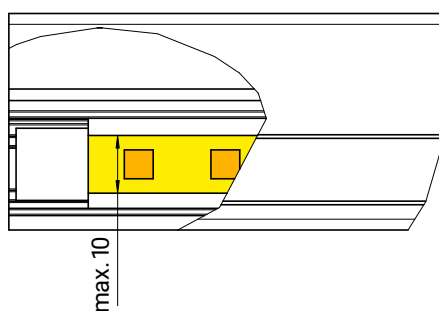

Permissible LED strip dimensions for use with LED adaptation plate