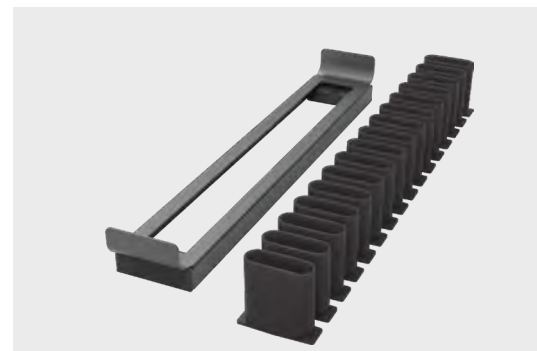

CONERO Belt-/tie wearer

CONERO Belt-/tie wearer

Clear Cabinet Depth (CD)	Dimension W x D x H (mm)	Powder Black PU 1	Powder Gold PU 1
475 mm	67 x 450 x 72	238384 7021	238384 9853
345 mm	67 x 320 x 72	238385 7021	238385 9853