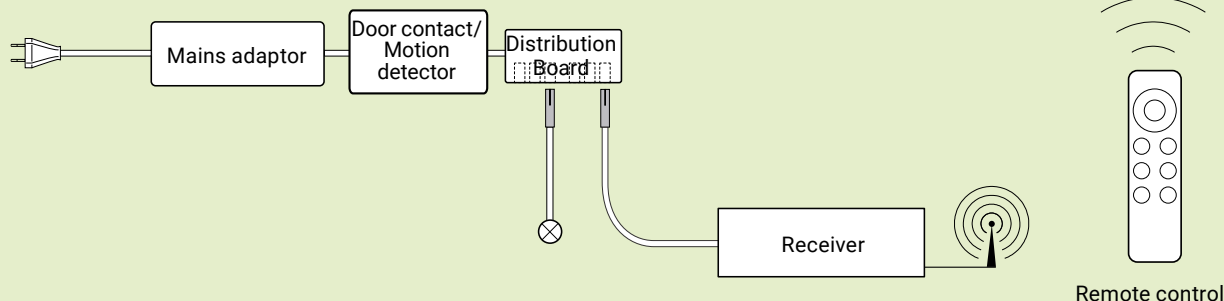

Installation options with Kesseböhmer LED profile (008973/ 008974)