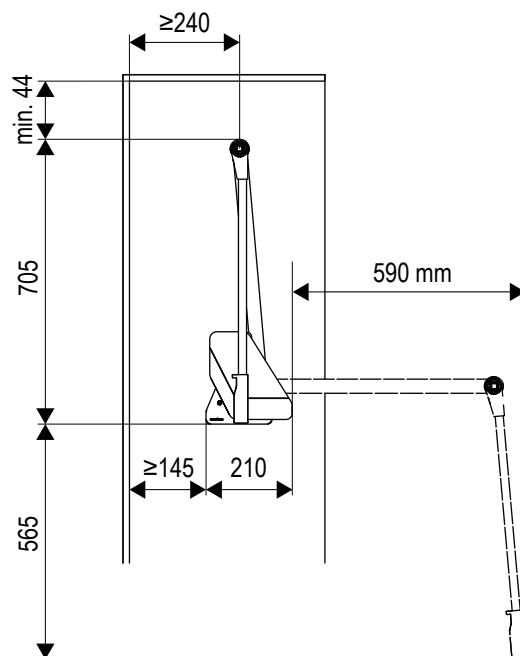

CONERO Wardrobe lift

- Combines easy access and utilization of the entire cabinet height by swinging down the clothes
- Comfortable operation with both low and full loads
- With a payload of up to 15 kg, even heavy jackets and coats are no problem
- Gentle and safe lowering even when fully loaded thanks to self-regulating power assistance