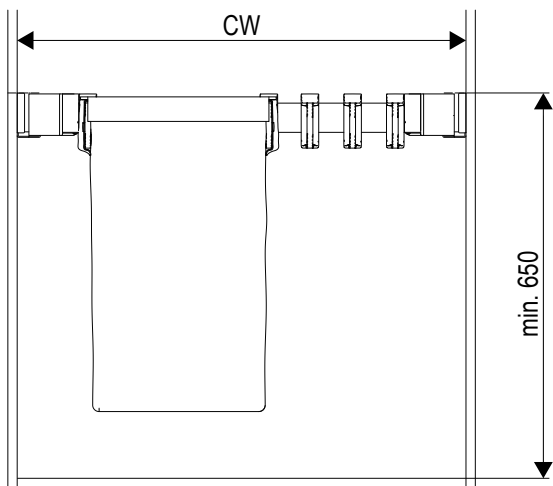

CONERO Organizer Set 72 H 475

- Perfect storage for your trousers
- Full function even with low installation depth
- Comfortable access thanks to front-removable hangers
- Double storage space due to hangers with two levels

- Easy organization by integrating the stylish laundry bag directly into the dressing room
- Direct sorting of laundry by using several bags per pull-out.
- Comfortable removal of the laundry bag to the front
- Individual composition of laundry bags and hangers possible