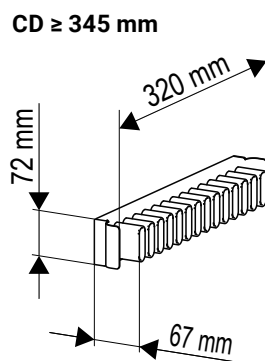

CONERO Belt-/tie pull-out

- Soft-Touch surface for the gentle storage of belts, ties and scarfs
- Utilizes unused storage space under the clothes rail
- Grease-free sliding guide protects clothing hanging next to it
- Freely positionable in the cabinet and retrofittable
- Easy left/right mounting

CONERO Belt-/tie wearer

- Soft-Touch surface for the gentle storage of belts, ties and scarfs
- Easy mounting on the inside of the door
- Utilizes unused storage space on the inside of the door or under the clothes rail