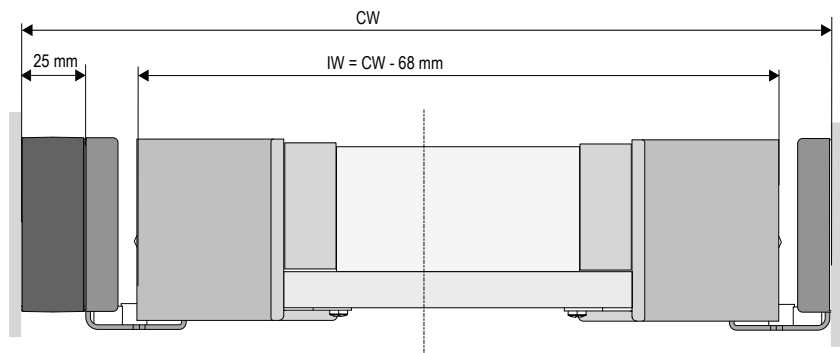

CONERO Shim

Nominal Length	Clear installation depth (CD)	Dimension W x D x H (mm)	PU 10
320 mm	345	25 x 323 x 69	238683 7818
450 mm	475	25 x 453 x 69	238682 7818

Color: black

CONERO Comfort tray 72 H

- Soft-Edge-Design with millimeter frame
- Access from the front to lying storage material allows the convenience of a pull-out even with high installation
- Full use of width even for custom-made cabinets due to 60 mm width adjustability