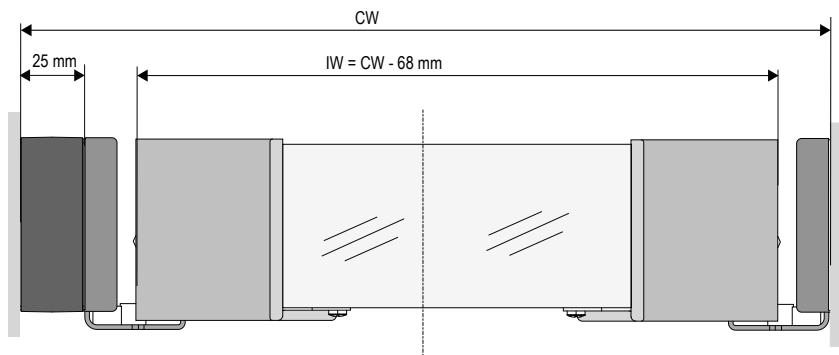

The classic wardrobe lift is also available for loads up to 15 kg and widths from 805-1168 mm. A **minimum load of 4 kg** is required for daily use.

The width of both fittings can be adjusted by 183 mm.

A clear installation depth of at least 475 mm is required for the CONERO TOP wardrobe lift. The CONERO wardrobe lift without a tray can be installed in shorter units.

CONERO Inside pull-out 72 H

- Soft-Edge-Design with millimeter frame
- Overview and elegance through tinted safety glass
- Perfect access due to modern full-extension runner
- Full use of width even for custom-made cabinets due to 60 mm width adjustability