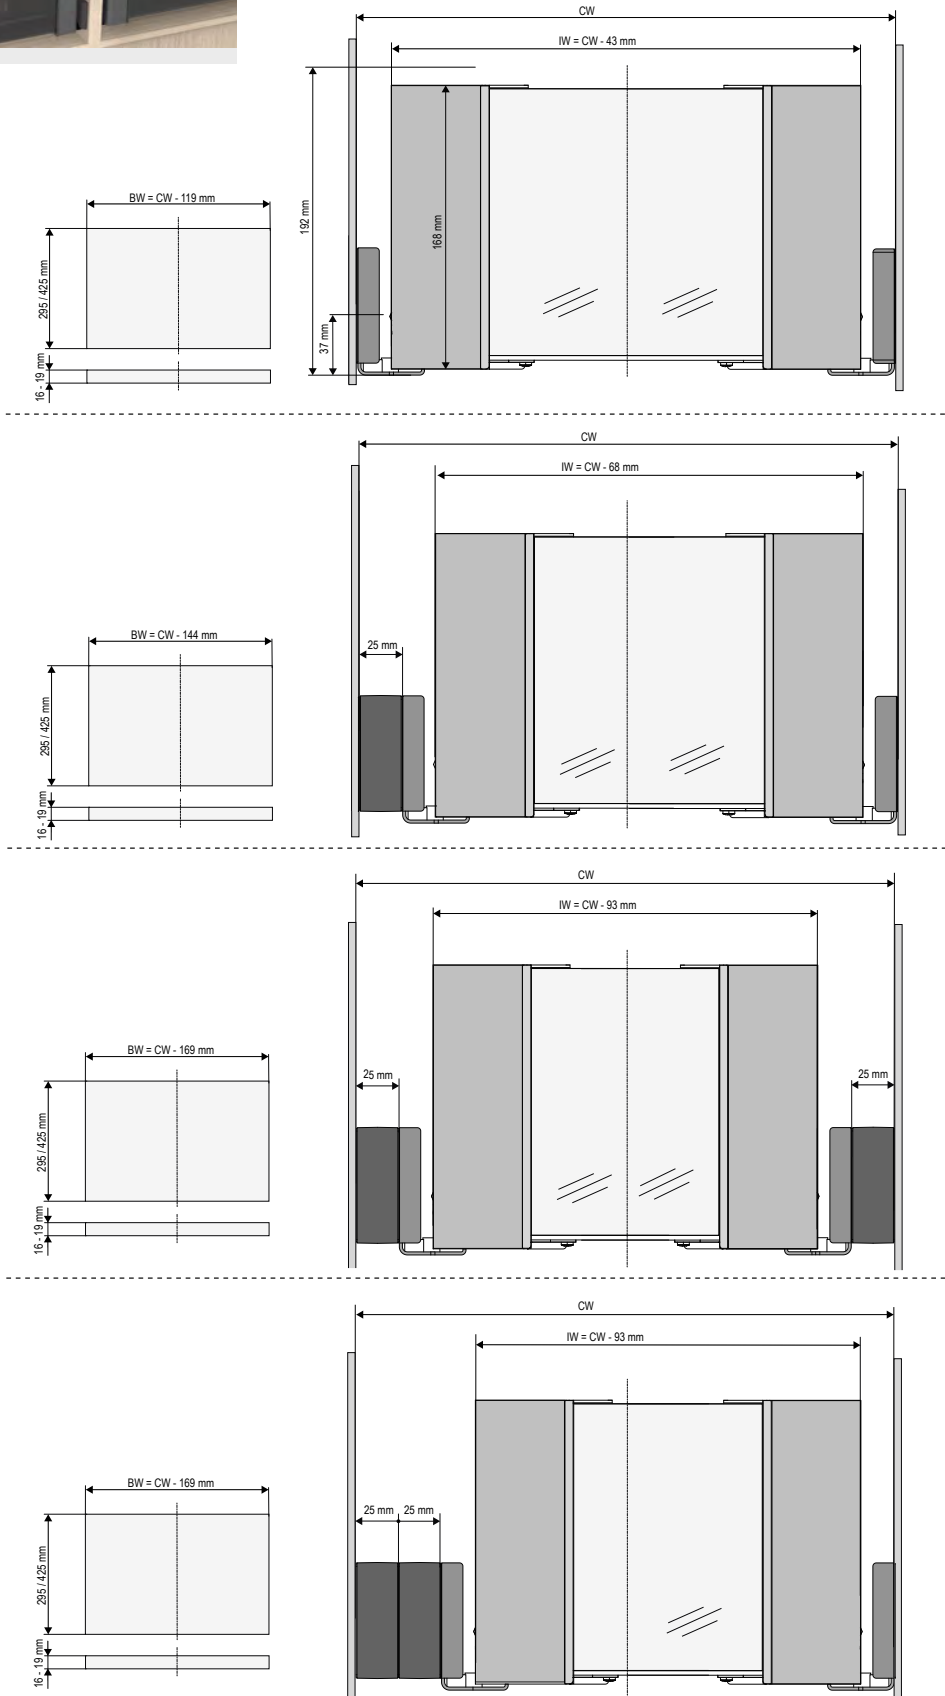

- Soft-Edge-Design with millimeter frame
- Clarity and elegance through tinted safety glass
- Perfect access due to modern full-extension runner
- Full use of width even for custom-made cabinets due to 60 mm width adjustability