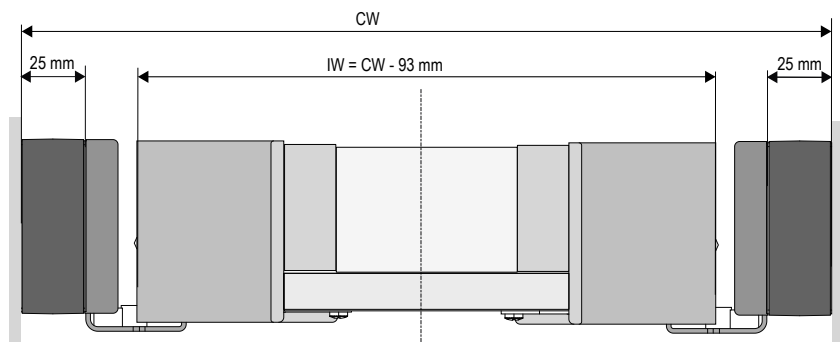

CONERO Shim

Nominal Length	Clear installation depth (CD)	Dimension W x D x H (mm)	PU 10
320 mm	345	25 x 323 x 69	238683 7818
450 mm	475	25 x 453 x 69	238682 7818

Color: black

CONERO Comfort tray 72 H

- Soft-Edge-Design with millimeter frame
- Access from the front to lying storage material allows the convenience of a pull-out even with high installation
- Full use of width even for custom-made cabinets due to 60 mm width adjustability