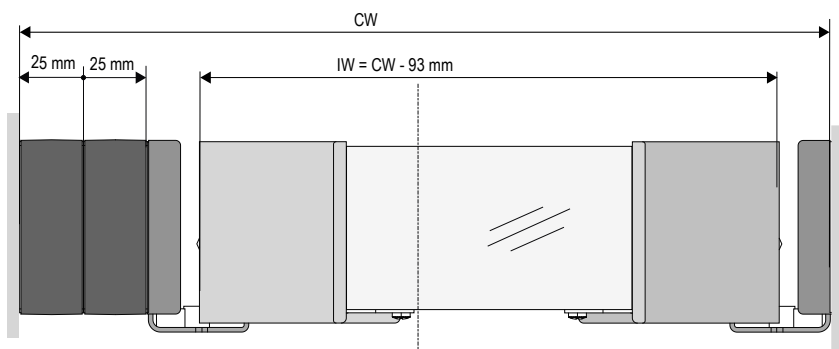

CONERO Inside pull-out 72 H

- Soft-Edge-Design with millimeter frame
- Overview and elegance through tinted safety glass
- Perfect access due to modern full-extension runner
- Full use of width even for custom-made cabinets due to 60 mm width adjustability