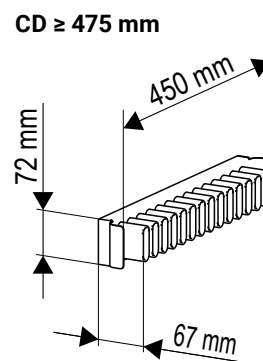

CONERO Belt-/tie pull-out

- Soft-Touch surface for the gentle storage of belts, ties and scarfs
- Utilizes unused storage space under the clothes rail
- Grease-free sliding guide protects clothing hanging next to it
- Freely positionable in the cabinet and retrofittable
- Easy left/right mounting

CONERO Belt-/tie wearer

- Soft-Touch surface for the gentle storage of belts, ties and scarfs
- Easy mounting on the inside of the door
- Utilizes unused storage space on the inside of the door or under the clothes rail