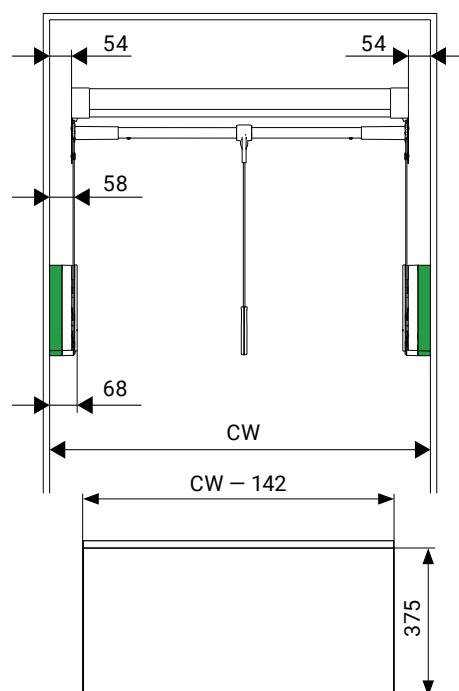

CONERO Wardrobe lift TOP

- Creates additional storage space for e.g. handbags, hats and accessories above the clothes rail
- Combines easy access and utilization of the entire cabinet height by swinging down the clothes
- Comfortable operation with both low and full loads
- Gentle and safe lowering even when fully loaded thanks to self-regulating power assistance