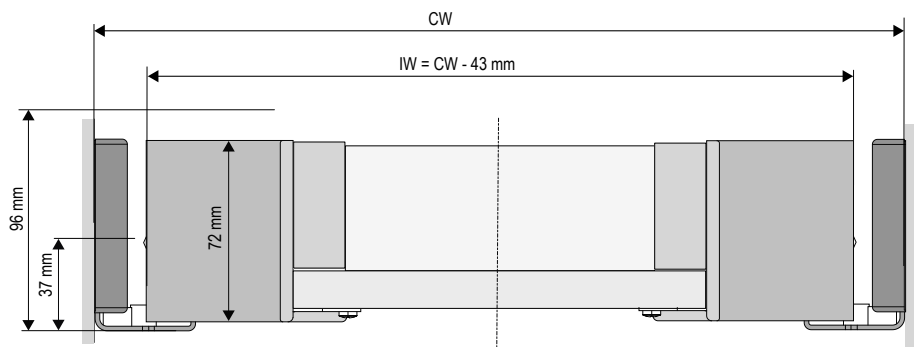

CONERO Shim

Nominal Length	Clear installation depth (CD)	Dimension W x D x H (mm)	PU 10
320 mm	345	25 x 323 x 69	238683 7818
450 mm	475	25 x 453 x 69	238682 7818

Color: black

CONERO Comfort tray 72 H

- Soft-Edge-Design with millimeter frame
- Access from the front to lying storage material allows the convenience of a pull-out even with high installation
- Full use of width even for custom-made cabinets due to 60 mm width adjustability