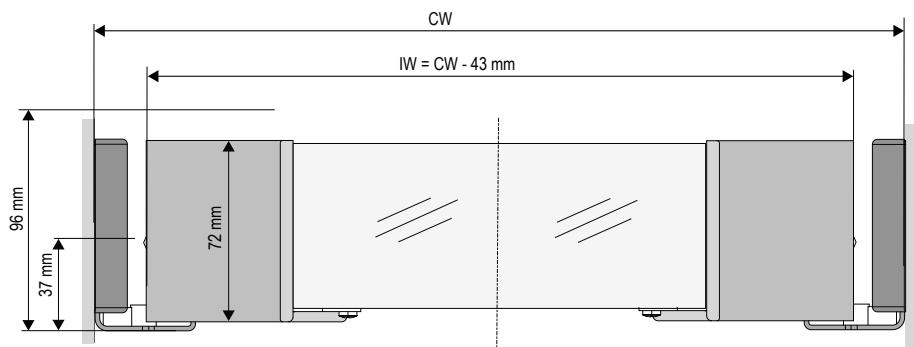

CONERO Inside pull-out 72 H

- Soft-Edge-Design with millimeter frame
- Overview and elegance through tinted safety glass
- Perfect access due to modern full-extension runner
- Full use of width even for custom-made cabinets due to 60 mm width adjustability