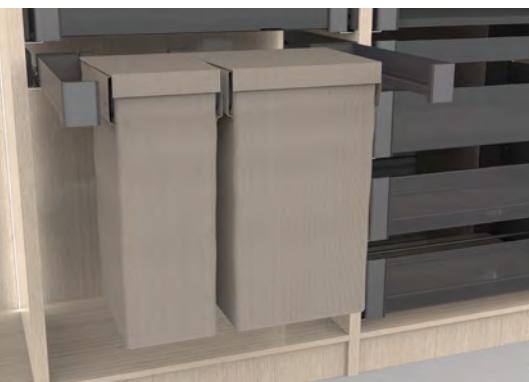

Cut-to-size

The shoe fence can be extended as desired by stringing several shoe fences together.

CONERO Organizer Set 72 H 345

Trousers pull-out

- Perfect storage for your trousers
- Full function even with low installation depth
- Comfortable access thanks to front-removable hangers
- Double storage space due to hanger with two levels