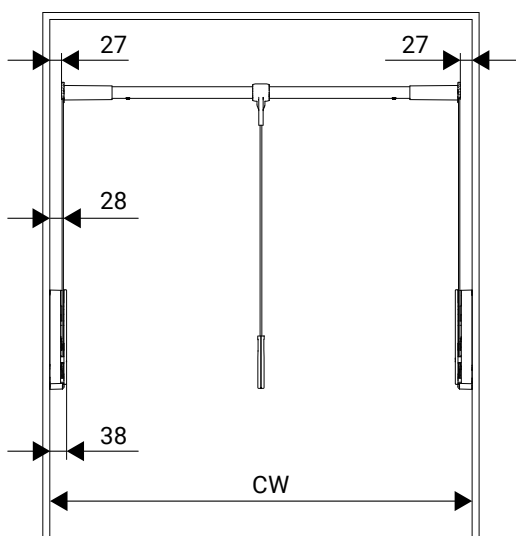

CONERO Wardrobe lift

- Combines easy access and utilization of the entire cabinet height by swinging down the clothes
- Comfortable operation with both low and full loads
- With a payload of up to 15 kg, even heavy jackets and coats are no problem
- Gentle and safe lowering even when fully loaded thanks to self-regulating power assistance