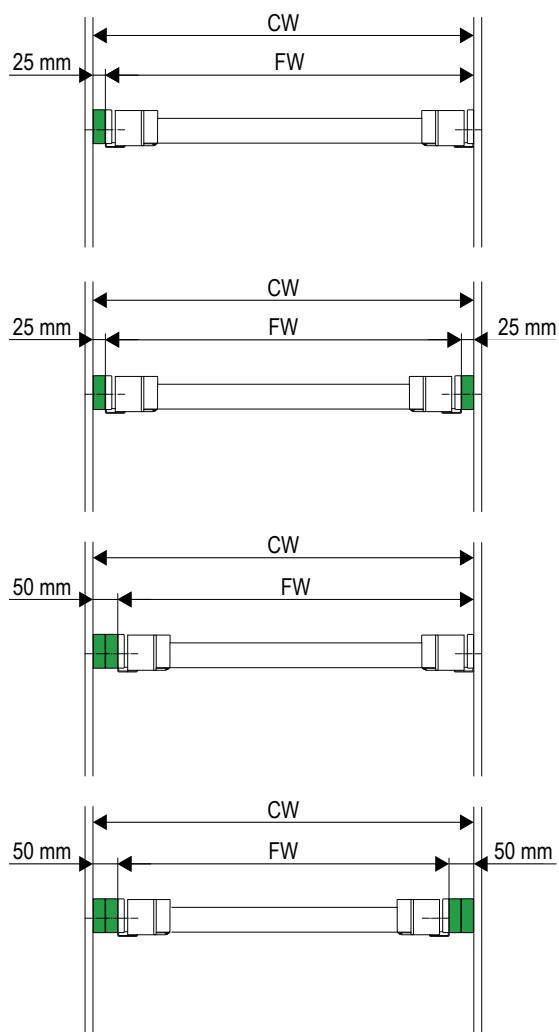

CONERO Organizer Set 72 H 345

- Perfect storage for your trousers
- Full function even with low installation depth
- Comfortable access thanks to front-removable hangers
- Double storage space due to hanger with two levels

- Easy organization by integrating the stylish laundry bag directly into the dressing room
- Direct sorting of laundry by using several bags per pull-out
- Convenient removal of the laundry bag to the front
- Individual composition of laundry bags and hangers possible