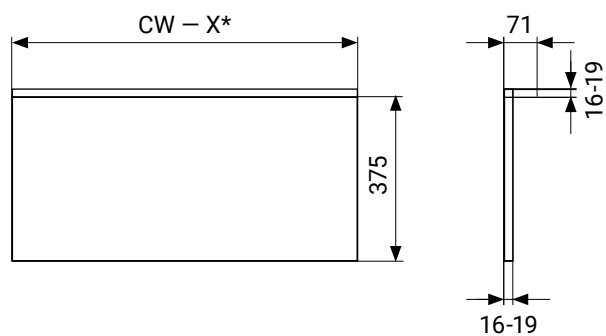

Scope of delivery without wooden floor.

Set CONERO Wardrobe lift shim

consisting of:

1 x Shim

1 x Installation material

Dimension W x D x H	Color	PU 10
30 x 213 x 229	Black	238722 7818

Construction dimensions wooden floor