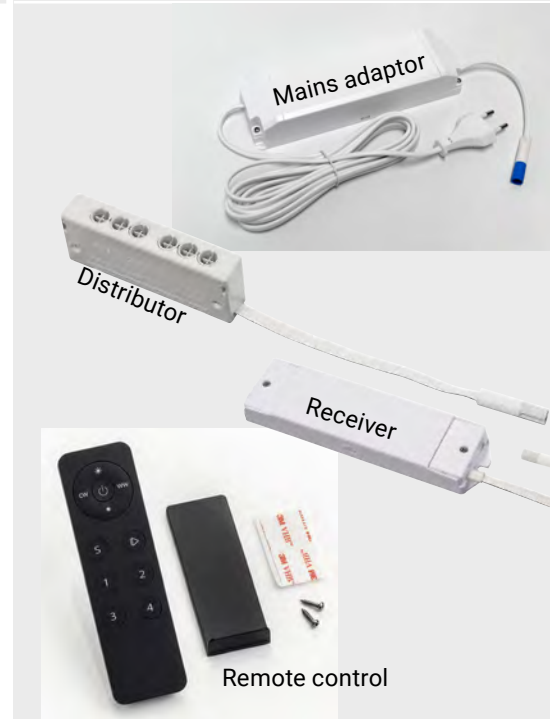

LED light control set

consisting of	W x D x H
• Mains adaptor/driver	184 x 61 x 33
• 6-way distributor	90 x 35 x 17
• Receiver	178 x 46 x 22
• Remote control	137 x 39 x 11

Suitable for stepless control of the light colour and for dimming

max. 75 Watt,	EU plug	008982 0000
primary: 100-240 Volt, 50/60 Hz	GB/UK plug	008983 0000
secondary: 12 Volt	US/JP plug	008984 0000
incl. 2900 mm mains cable	AUS plug	008985 0000

None of the LED light control set components can be accommodated in the aluminium profile!