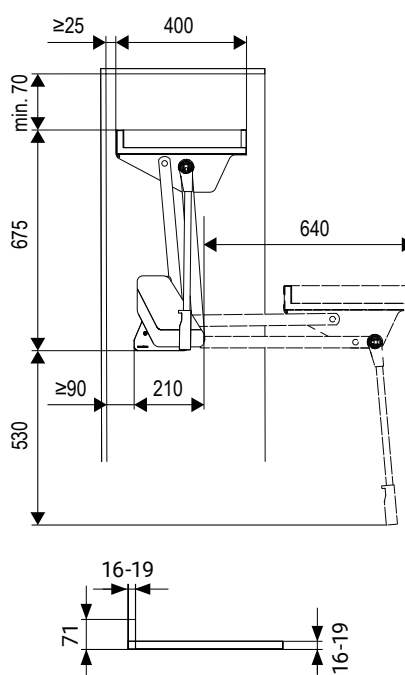

CONERO Wardrobe lift TOP

- Creates additional storage space for e.g. handbags, hats and accessories above the clothes rail
- Combines easy access and utilization of the entire cabinet height by swinging down the clothes
- Comfortable operation with both low and full loads
- Gentle and safe lowering even when fully loaded thanks to self-regulating power assistance