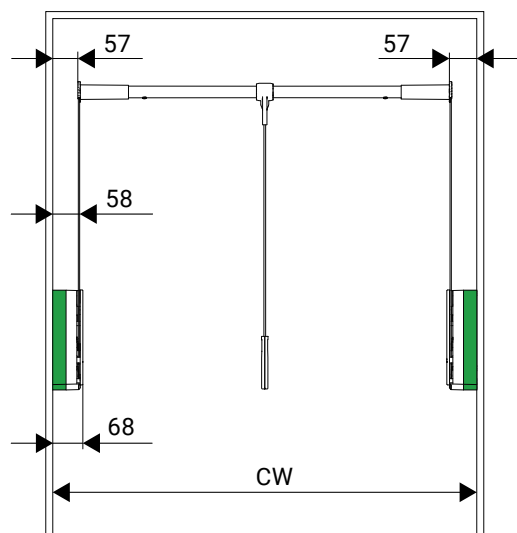

CONERO Wardrobe lift

- Combines easy access and utilization of the entire cabinet height by swinging down the clothes
- Comfortable operation with both low and full loads
- With a payload of up to 15 kg, even heavy jackets and coats are no problem
- Gentle and safe lowering even when fully loaded thanks to self-regulating power assistance